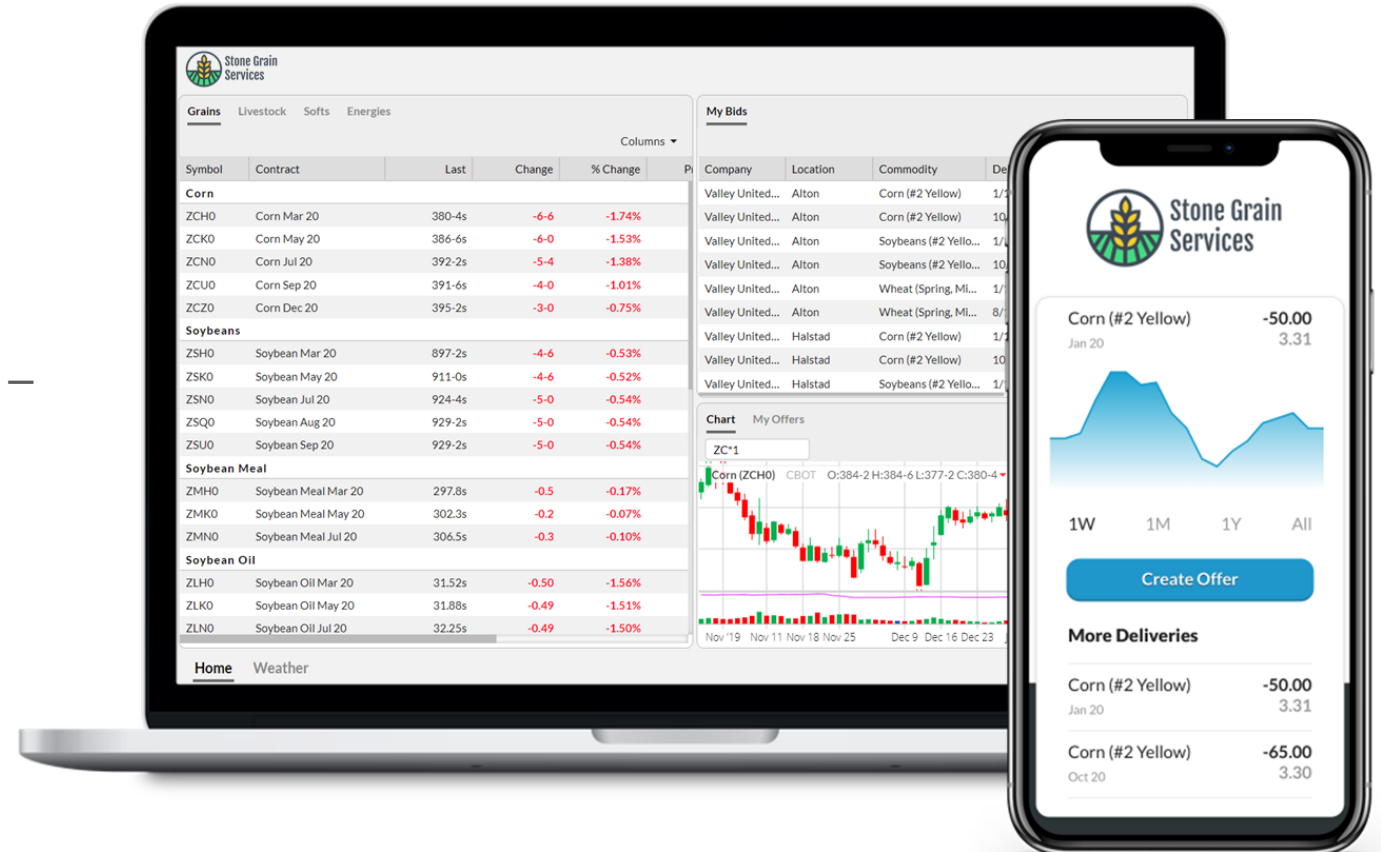

cmdty Marketplace

Get closer to your producers with better tools

You want to connect your business with producers through technology – let us help

- ▶ Barchart creates a private network on behalf of your agribusiness
- ▶ We connect you with your producers through the latest technology that seamlessly flows into all your systems
- ▶ We manage distribution, maintenance, security, and upgrades across your entire technology stack
- ▶ Barchart supports your front-end offer management and back-end accounting integrations – with everything in between

Build a private community with your producers, branded and tied to your business

- ▶ Provide your producers with free access to software that ties you into their workflows
- ▶ Marketplace is fully branded to your firm and keeps your business front of mind, across desktop and mobile
- ▶ Stay in touch with built-in instant messenger – keeping producers engaged
- ▶ Producers can only see your bids, and can only communicate with your merchandisers
- ▶ Negotiate offers in real-time with seamless integration between cmdtyView Pro

Packed with features, your private portal will attract more producers and get you better prices

Chat

Alerts

Offer Management

Prices

News

- ▶ Keep producers engaged with your brand through a rich feature set that is completely managed, reliable, and scalable
- ▶ Make things easy for your producers so they want to do more business with your firm
- ▶ Stay in touch across all aspects of their workflows, further representing your firm as a trusted advisor

Designed to seamlessly integrate into your workflows, our solution makes your life easier

cmdtyView Pro

Marketplace

- Prices, futures execution, physical trading, and advanced analytics delivered in one powerful solution
- All the data in our ecosystem is delivered to cmdtyView Pro – with more content being added regularly
- Built-in access to cmdtyView Excel allowing you to build charts, curves, and stream commodity prices in real-time