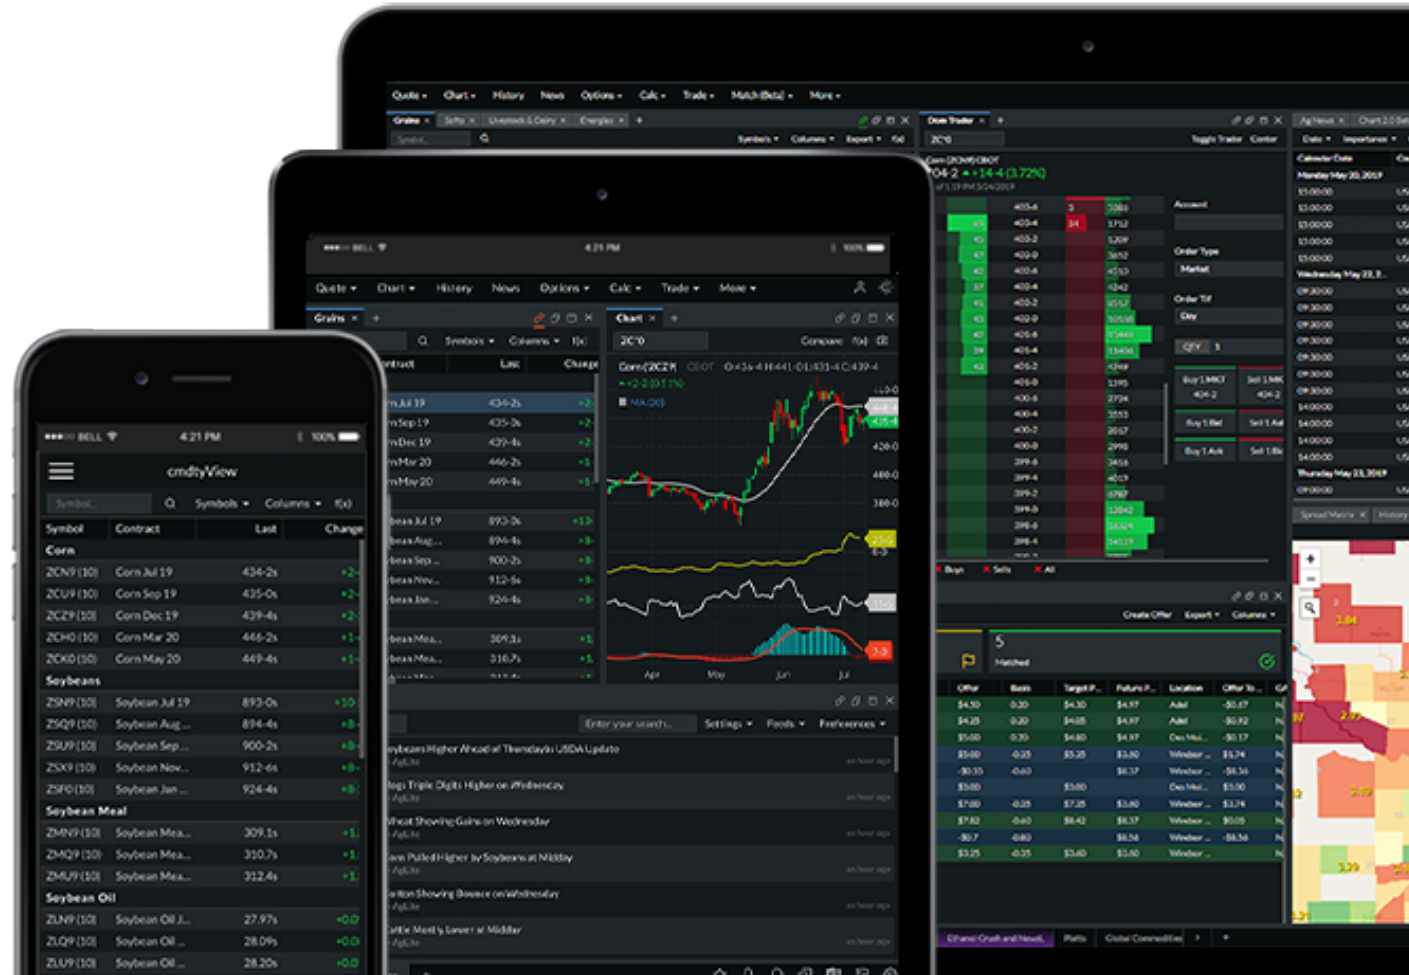

cmdtyView®

The only platform your agribusiness needs

Local Cash Bids

Find the best price in your area or identify basis trends with our data and tools

Grain Indexes

Our indexes ensure that the price you're buying or selling is the fair market price

Charting

View any instrument - cash, crush, futures, indexes - in seasonal or interactive charts

Forward Curves

Prebuilt curves or customize for your needs. Create, edit, chart, and go

Newswires

Actionable news, market analysis, and proprietary content delivered in real-time

cmdtyStats^{SM}

The premier solution for economic data, commodity statistics, and fundamentals