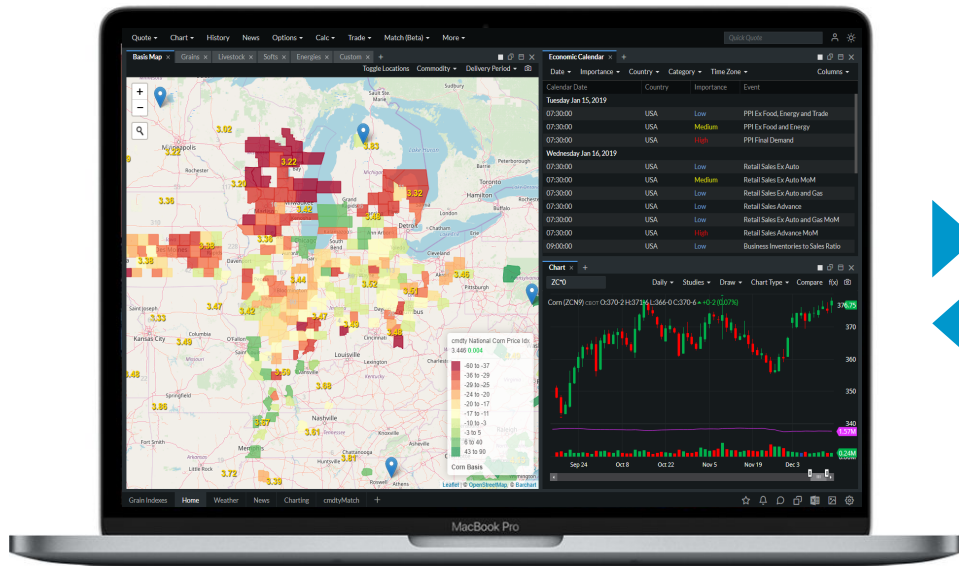

Packed with features, your private portal will attract more producers and get you better prices

Chat

Alerts

Offer Management

Prices

News

- ▶ Keep producers engaged with your brand through a rich feature set that is completely managed, reliable, and scalable
- ▶ Make things easy for your producers so they want to do more business with your firm
- ▶ Stay in touch across all aspects of their workflows, further representing your firm as a trusted advisor

Designed to seamlessly integrate into your workflows, our solution makes your life easier

cmdtyView Pro

Marketplace

- Prices, futures execution, physical trading, and advanced analytics delivered in one powerful solution
- All the data in our ecosystem is delivered to cmdtyView Pro – with more content being added regularly
- Built-in access to cmdtyView Excel allowing you to build charts, curves, and stream commodity prices in real-time

**4,000+ Grain
Buying
Locations**

Get access to benchmarks that help you hedge better and buy more confidently

- ▶ Always understand fair value of grain in your local area across the entire forward curve
- ▶ Understand trends throughout the country and react before the rest of the market does
- ▶ Perform analysis faster than you ever have before with historical basis index values
- ▶ Predict basis to hedge better and provide improved advisory recommendations
- ▶ Built using our best-in-class cash data