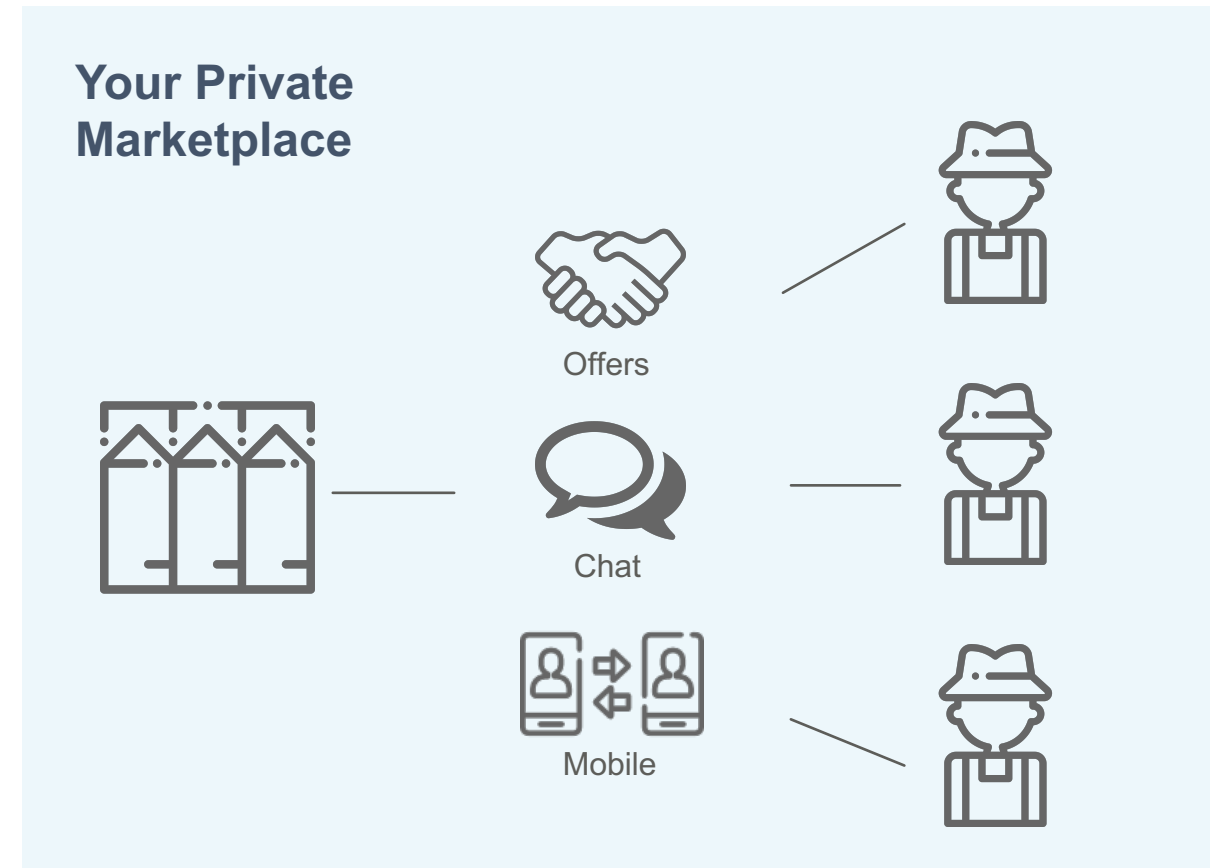

cmdty Marketplace

Get closer to your producers with better tools

You want to connect your business with producers through technology – let us help

- ▶ Barchart creates a private network on behalf of your agribusiness
- ▶ We connect you with your producers through the latest technology that seamlessly flows into all your systems
- ▶ We manage distribution, maintenance, security, and upgrades across your entire technology stack
- ▶ Barchart supports your front-end offer management and back-end accounting integrations – with everything in between

Build a private community with your producers, branded and tied to your business

- ▶ Provide your producers with free access to software that ties you into their workflows
- ▶ Marketplace is fully branded to your firm and keeps your business front of mind, across desktop and mobile
- ▶ Stay in touch with built-in instant messenger – keeping producers engaged
- ▶ Producers can only see your bids, and can only communicate with your merchandisers
- ▶ Negotiate offers in real-time with seamless integration between cmdtyView Pro