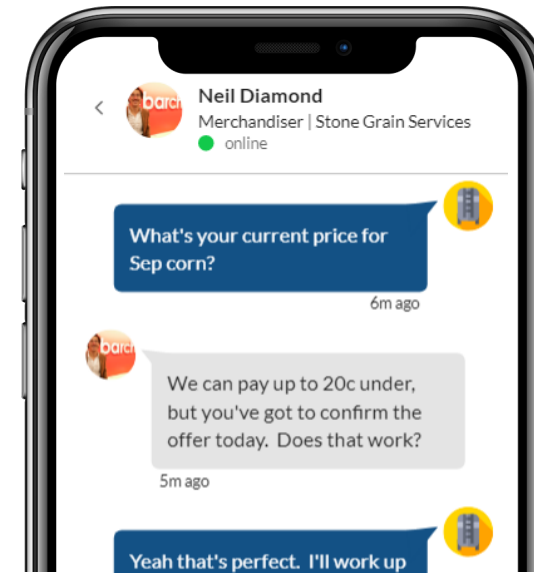

Build a private community with your producers, branded and tied to your business

- ▶ Provide your producers with free access to software that ties you into their workflows
- ▶ Marketplace is fully branded to your firm and keeps your business front of mind, across desktop and mobile
- ▶ Stay in touch with built-in instant messenger – keeping producers engaged
- ▶ Producers can only see your bids, and can only communicate with your merchandisers
- ▶ Negotiate offers in real-time with seamless integration between cmdtyView Pro

Packed with features, your private portal will attract more producers and get you better prices

Chat

Alerts

Offer Management

Prices

News

- ▶ Keep producers engaged with your brand through a rich feature set that is completely managed, reliable, and scalable
- ▶ Make things easy for your producers so they want to do more business with your firm
- ▶ Stay in touch across all aspects of their workflows, further representing your firm as a trusted advisor

Designed to seamlessly integrate into your workflows, our solution makes your life easier

cmdtyView Pro

Marketplace

- Prices, futures execution, physical trading, and advanced analytics delivered in one powerful solution
- All the data in our ecosystem is delivered to cmdtyView Pro – with more content being added regularly
- Built-in access to cmdtyView Excel allowing you to build charts, curves, and stream commodity prices in real-time